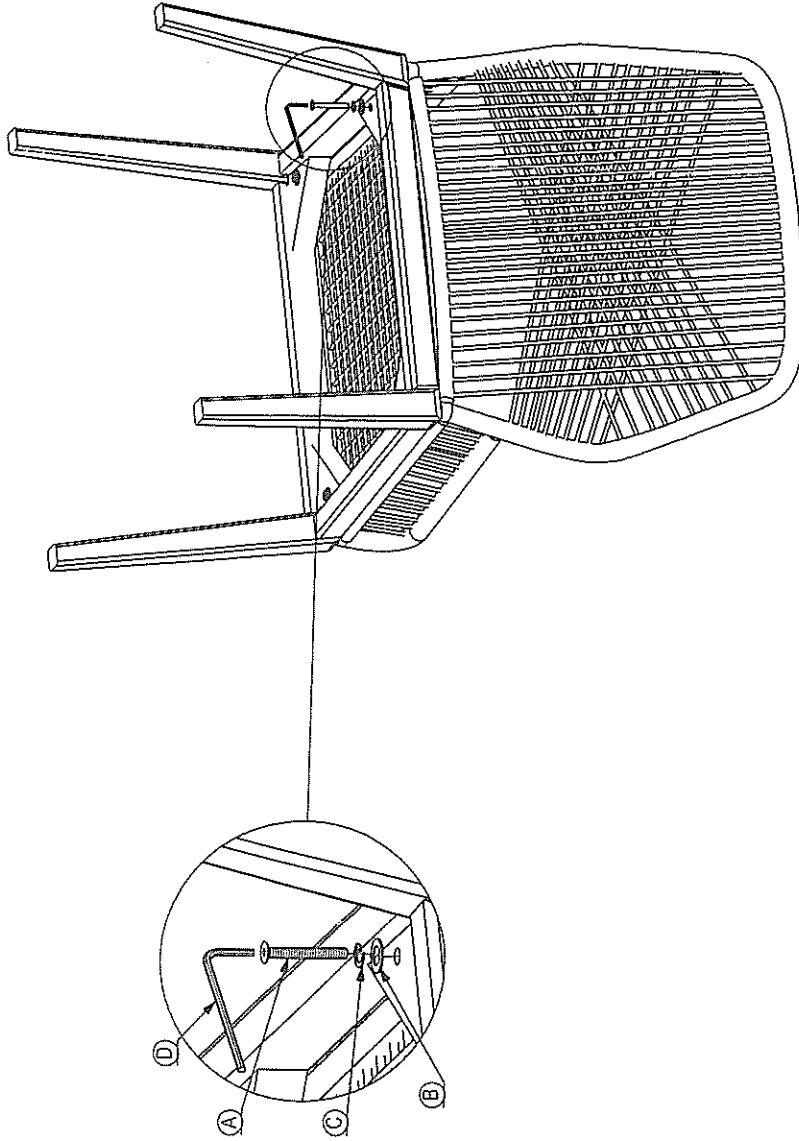

# ASSEMBLING INSTRUCTION LOOM DINING SIDE CHAIR

A		B		C		D	
	BOLT JCBC M6X50		Flat Washer		Spring Washer		KEY L
	PCS = 4						